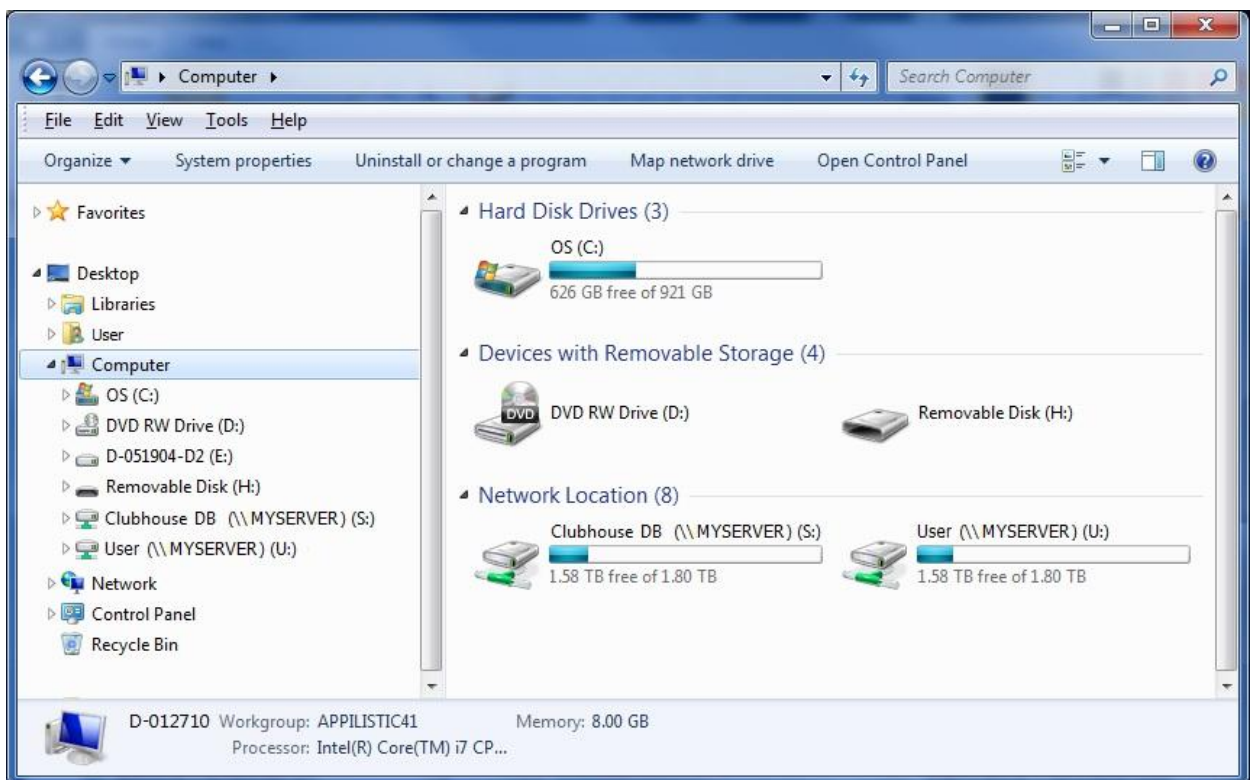

Where can I find the Beam Me Up-Dates shortcut ?

When the database is installed, it is normal to install the “Beam Me Up-Dates” shortcut on the All Users desktop. If the shortcut is no longer available on your desktop, there are two other locations where you can find it:

1) Where the database is installed on the computer you are using.

- a. This is called the Local Path, and it is usually:
 - i. C:\Clubhouse DB\;
 - ii. C:\Appilistic\;
 - iii. Or, in a similarly named folder located within “My Documents”;
- b. Right click on the “Start” button or orb and select “Open windows explorer” or “Explore” to open Windows Explorer.
- c. Using Windows Explorer, find and open the “Database Menu” folder, found within the Local Path, as shown in the illustration below.

2) Where the database is installed on your server, NAS or base computer.

- a. This is called the Server Path and is most commonly the "S:" drive, but it is sometimes the "L:", "T:" or "Z:" drives;
- b. Right click on the "Start" button or orb and select "Open windows explorer" or "Explore" to open Windows Explorer.
- c. Using Windows Explorer, find and open the "Database Menu" folder, found within the Server Path, as shown in the illustrations below.