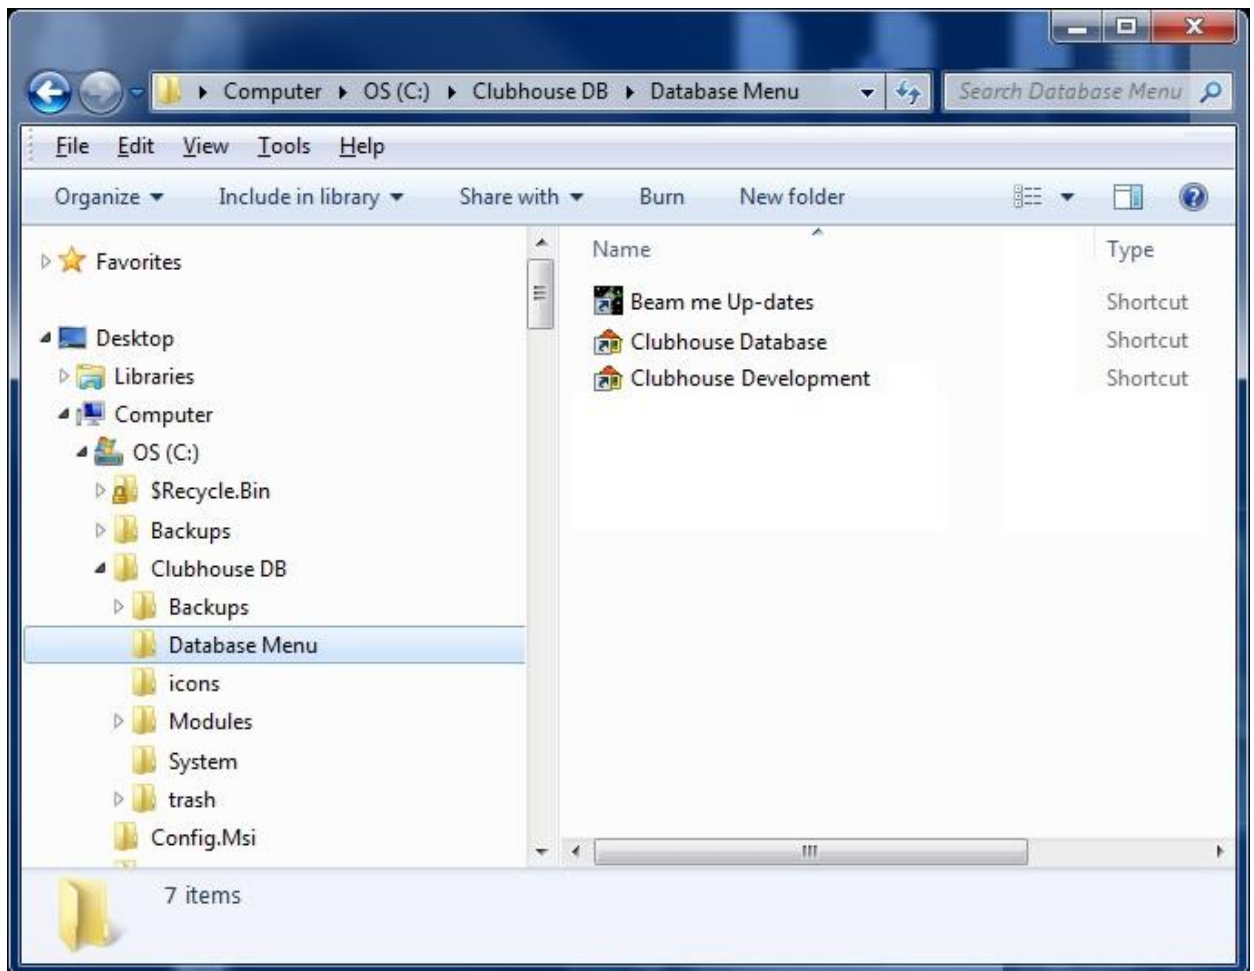

Where can I find the Beam Me Up-Dates shortcut ?

When the database is installed, it is normal to install the “Beam Me Up-Dates” shortcut on the All Users desktop. If the shortcut is no longer available on your desktop, there are two other locations where you can find it:

1) Where the database is installed on the computer you are using.

- a. This is called the Local Path, and it is usually:
 - i. C:\Clubhouse DB\;
 - ii. C:\Appilistic\;
 - iii. Or, in a similarly named folder located within “My Documents”;
- b. Right click on the “Start” button or orb and select “Open windows explorer” or “Explore” to open Windows Explorer.
- c. Using Windows Explorer, find and open the “Database Menu” folder, found within the Local Path, as shown in the illustration below.

2) Where the database is installed on your server, NAS or base computer.

- a. This is called the Server Path and is most commonly the "S:" drive, but it is sometimes the "L:", "T:" or "Z:" drives;
- b. Right click on the "Start" button or orb and select "Open windows explorer" or "Explore" to open Windows Explorer.
- c. Using Windows Explorer, find and open the "Database Menu" folder, found within the Server Path, as shown in the illustrations below.